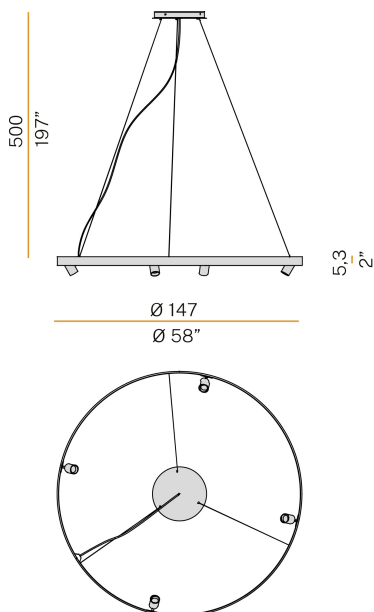

### Data sheet

CODE	L07401.150.0518
SYSTEM POWER CONSUMPTION	129W
EFFICACY	75lm/W
LIGHT SOURCE	LED
LIGHT SOURCE LIFETIME	L70 (B50) 60.000h
COLOUR TEMPERATURE	2700K Ra>90
LIGHT DISTRIBUTION	diffused + adjustable
BEAM ANGLE	30°
POWER SUPPLY	220-240V AC
FREQUENCY	50/60Hz
ELECTRICAL CONFIGURATION	dimmable (DALI/Push DIM) and ON-OFF
DRIVER	integrated included
NOMINAL LUMINOUS FLUX	14065lm
LUMEN OUTPUT	9675lm
EFFICIENCY	68.8%
WEIGHT	7,52 Kg
PROTECTION DEGREE	IP20
COLOUR TOLLERANCES	SDCM 3
PACKING DIMENSIONS (CM)	160,0 x 160,0 x 11,0

### Technical drawing

### Polar diagram